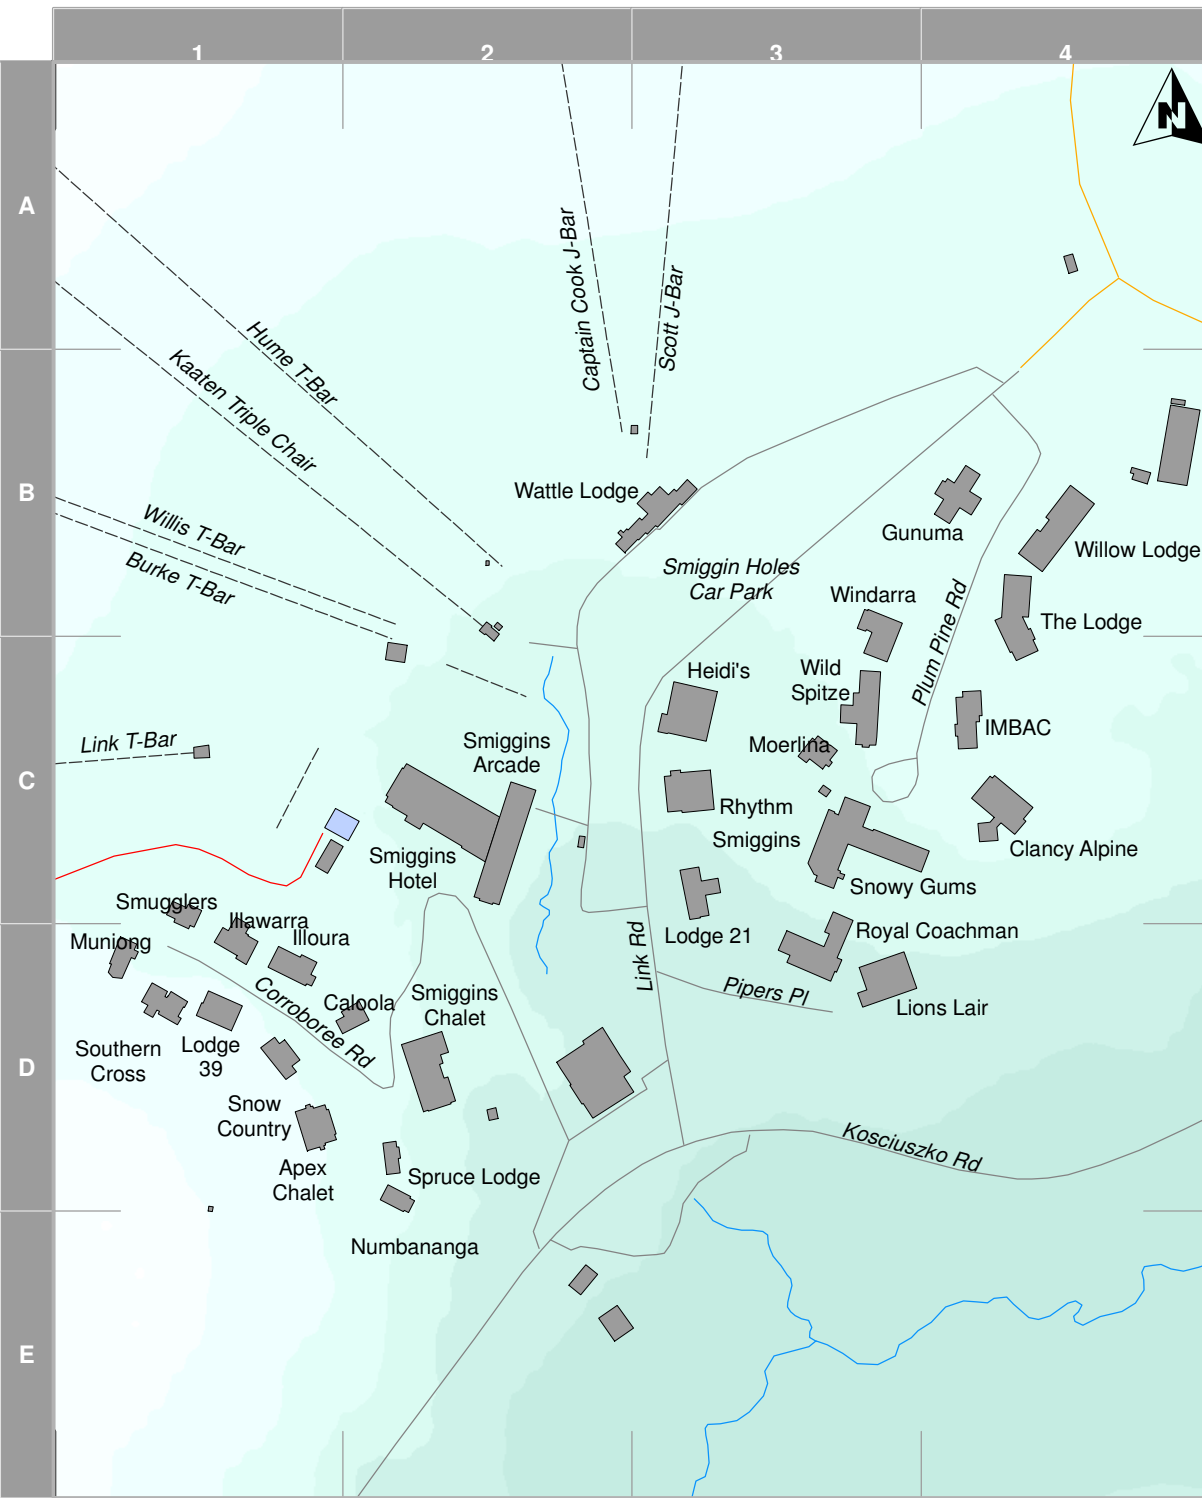

Smiggin Holes

Village Map

Accommodation

Apex Chalet	D2
Caloola	D2
Clancy Alpine	C4
Gunuma	B4
Heidi's	C3
Illawarra Alpine	D2
Illoura	D2
IMBAC	C4
Lions Lair	D4
The Lodge	B4
Lodge 21	C3
Lodge 39	D1
Moerlina	C4
Munions	D1
Numbananga	D2
Royal Coachman	D4
Smiggins Chalet	D2
Smiggins Hotel	C2
Smugglers	C1
Snow Country	D2
Snowy Gums	C4
Southern Cross Alpine Lodge	D1
Spruce Lodge	D2
Wattle Lodge	B3
Wild Spitzer	C4
Willow Lodge	B4
Windarra	B4

Resort Services, Restaurants & Bars

Smiggins Arcade - <i>Equipment Hire, Lessons, Bistro, Tuning, Gifts</i>	C2
Wattle Lodge - <i>Toilets, Kiosk</i>	B3
Smiggins Hotel - <i>Bibi's Restaurant, Chargrill Bistro, Bar, Cocktail Lounge</i>	C2
Snowy Gums - <i>Cascades Bar</i>	C4
Rhythm Smiggins (previously Snowline) <i>Equipment Sales and Hire</i>	C3